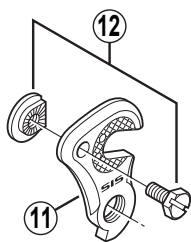

SHIMANO ACERA Rear Derailleur (Super Long Cage)

RD-M330-SGS For 7-Speed

RD-M330-8 SGS For 8-Speed

Adapter Type for 7-Speed

Q'TY	ITEM NO.	SHIMANO CODE NO.	DESCRIPTION
	1	Y-5UH98020	B-Axle Assembly
	2	Y-5UH22000	B-Tension Spring
	3	Y-556 25010	B-Tension Adjusting Screw (M4 x 12)
	4	Y-5UD98040	Stroke Adjusting Screws (M4 x 14.5) & Plate
	5	Y-52A 98010	Cable Adjusting Bolt Unit
	6	Y-5UF98020	Cable Fixing Bolt Unit
	7	Y-54Y 25200	Pulley Bolt (M5 x 14)
	8	Y-5UN98060	Guide Pulley Unit
	9	Y-5UN98070	Tension Pulley Unit
	10	Y-5UP10000	Inner Plate
	11	Y-52U 11000	Adapter for 7-Speed
	12	Y-5UA98030	Adapter Screw (M5 x 10.5) & Nut for 7-Speed