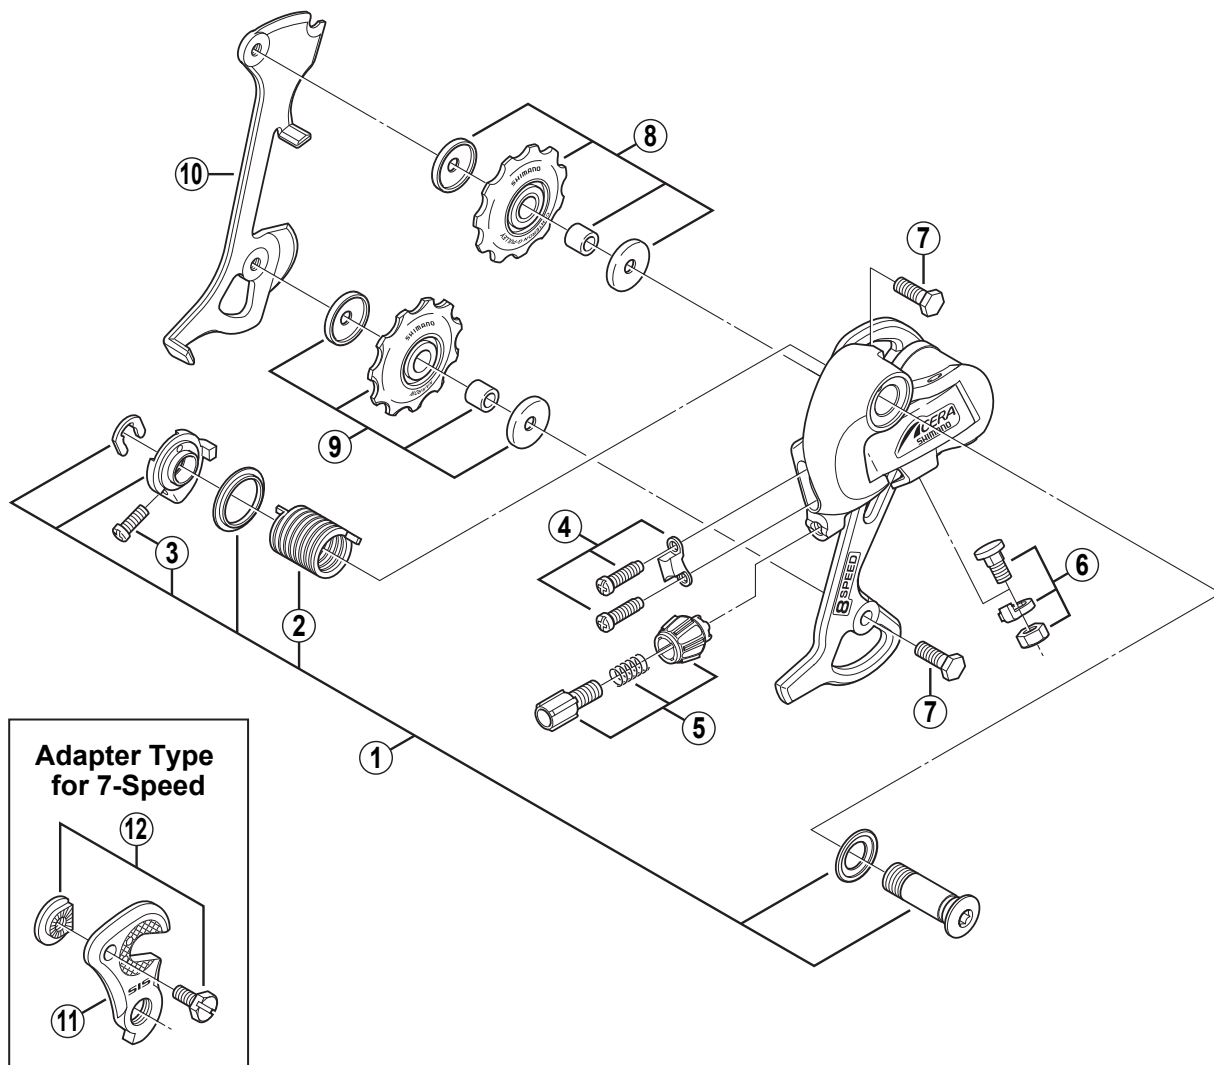

SHIMANO ACERA Rear Derailleur (Super Long Cage)

RD-M330-SGS For 7-Speed

RD-M330-8 SGS For 8-Speed

Adapter Type for 7-Speed

Q'TY	ITEM NO.	SHIMANO CODE NO.	DESCRIPTION
	1	Y-5UH98020	B-Axle Assembly
	2	Y-5UH22000	B-Tension Spring
	3	Y-556 25010	B-Tension Adjusting Screw (M4 x 12)
	4	Y-5UD98040	Stroke Adjusting Screws (M4 x 14.5) & Plate
	5	Y-52A 98010	Cable Adjusting Bolt Unit
	6	Y-5UF98020	Cable Fixing Bolt Unit
	7	Y-54Y 25200	Pulley Bolt (M5 x 14)
	8	Y-5UN98060	Guide Pulley Unit
	9	Y-5UN98070	Tension Pulley Unit
	10	Y-5UP10000	Inner Plate
	11	Y-52U 11000	Adapter for 7-Speed
	12	Y-5UA98030	Adapter Screw (M5 x 10.5) & Nut for 7-Speed